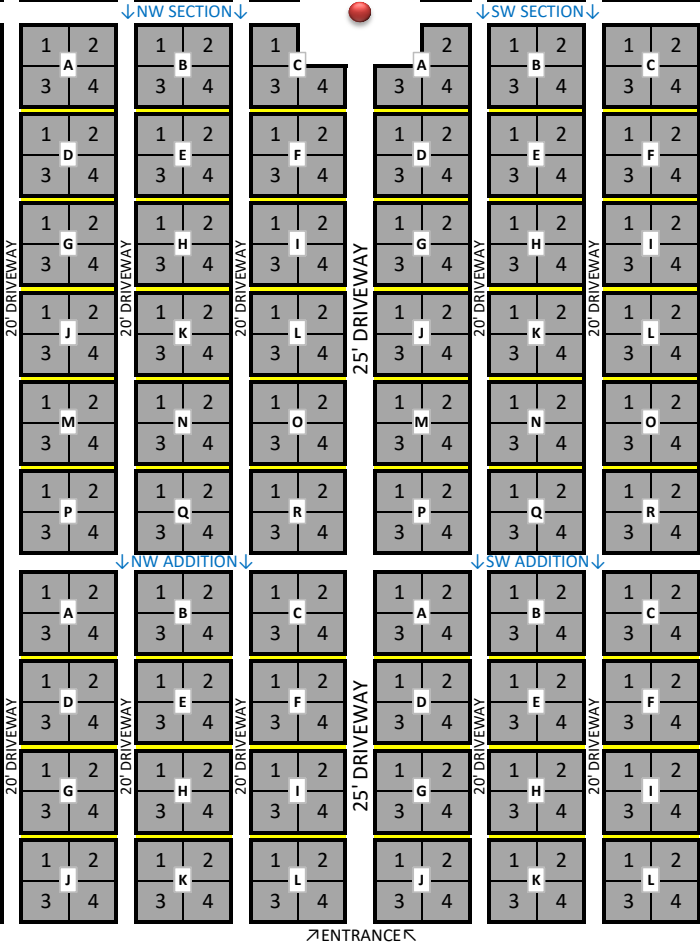

City of Pembroke

Northside Cemetery

ASH BRANCH ROAD

UNDEVELOPED AREA

COLOR CODED LEGEND:

- AVAILABLE
- PURCHASED
- NOT AVAILABLE FOR PURCHASE
- WALKWAYS
- 10'x10' LOTS BEING PURCHASED

10 x 10 lots = \$900
 10 x 20 lots = \$1600
 \$15.00 ADMIN FEE

MAP IS NOT TO SCALE

UPDATED FEBRUARY 25, 2021

STRICKLAND STREET