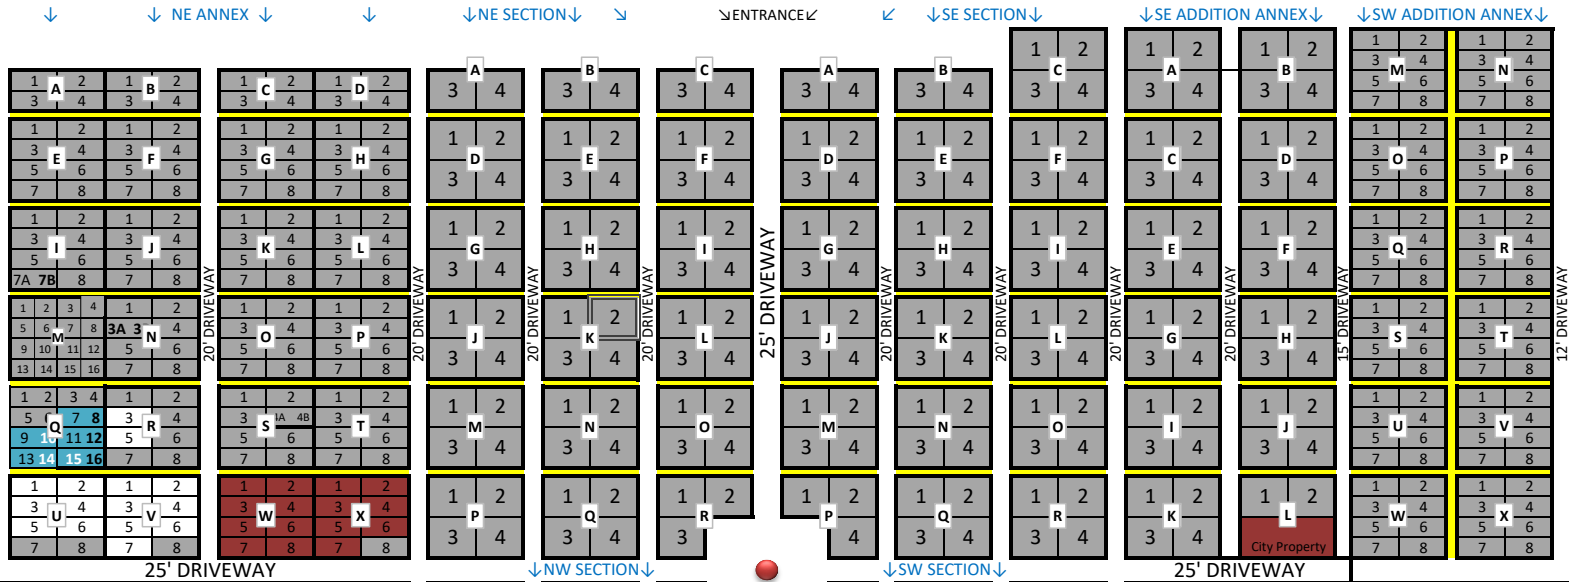

City of Pembroke

Northside Cemetery

ASH BRANCH ROAD

UNDEVELOPED AREA

COLOR CODED LEGEND:

- AVAILABLE
- PURCHASED
- NOT AVAILABLE FOR PURCHASE
- WALKWAYS
- 10'x10' LOTS BEING PURCHASED

10 x 10 lots = \$900
 10 x 20 lots = \$1600
 \$15.00 ADMIN FEE

MAP IS NOT TO SCALE

UPDATED FEBRUARY 25, 2021

STRICKLAND STREET